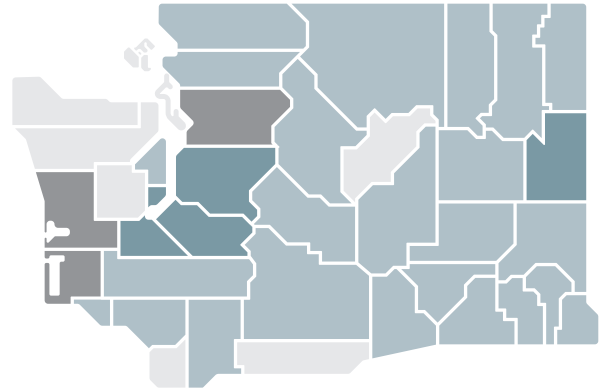

Premera Blue Cross

Premera High PPO and Standard PPO

- Adams
- Asotin
- Benton
- Chelan
- Columbia
- Cowlitz
- Ferry
- Franklin
- Garfield
- Grant
- Kitsap
- Kittitas
- Lewis
- Lincoln
- Okanogan
- Pend Oreille
- Skagit
- Skamania
- Stevens
- Wahkiakum
- Walla Walla
- Whatcom
- Whitman
- Yakima

Premera Standard PPO

- Grays Harbor
- Pacific
- Snohomish

Premera HMO, High PPO, and Standard PPO

- King
- Pierce
- Spokane
- Thurston