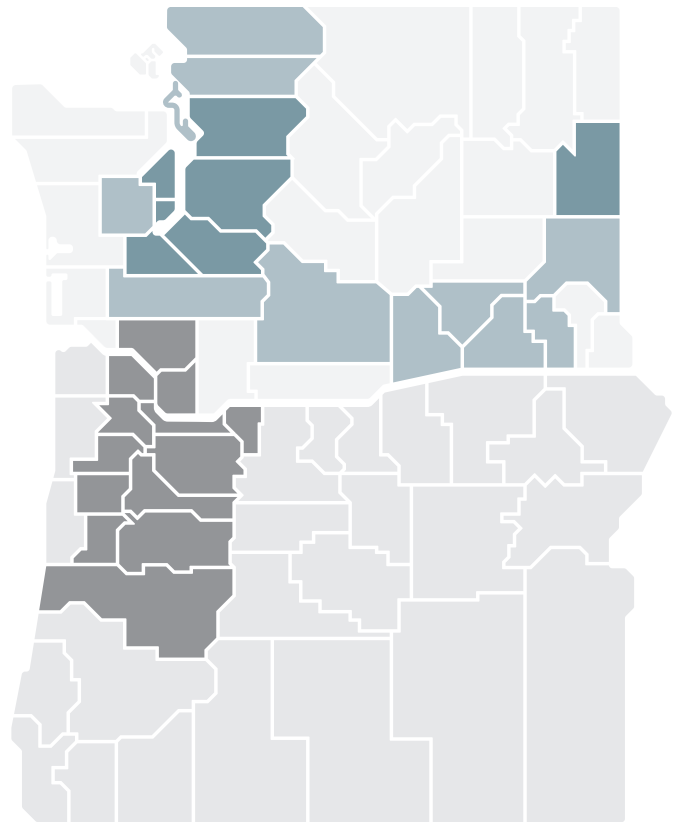

- Adams
- Asotin
- Benton
- Chelan
- Columbia
- Cowlitz
- Ferry
- Franklin
- Garfield
- Grant
- Kitsap
- Kittitas
- Lewis
- Lincoln
- Okanogan
- Pend Oreille
- Skagit
- Skamania
- Stevens
- Wahkiakum
- Walla Walla
- Whatcom
- Whitman
- Yakima

Premera Standard PPO

- Grays Harbor
- Pacific
- Snohomish

Premera HMO, High PPO, and Standard PPO

- King
- Pierce
- Spokane
- Thurston

Kaiser Permanente WA (KPWA) and Kaiser Permanente NW (KPNW)

KPWA Core 1, Core 2, and Core 3

- Benton
- Columbia
- Franklin
- Island
- Lewis
- Mason
- Skagit
- Walla Walla
- Whatcom
- Whitman
- Yakima

KPWA Core 1, Core 2, SoundChoice, and Options Summit PPO 1, 2, and 3

- King
- Kitsap
- Pierce
- Snohomish
- Spokane
- Thurston

KPNW NW 1, NW 2, and NW 3

–Washington

- Clark
- Cowlitz

–Oregon

- Clackamas
- Columbia
- Lane
- Marion
- Benton County ZIP codes: 97330, 97331, 97333, 97339, 97370
- Hood River County ZIP code: 97014
- Linn County ZIP codes: 97321, 97322, 97335, 97348, 97355, 97358, 97360, 97374, 97377, 97389
- Multnomah
- Polk
- Washington
- Yamhill